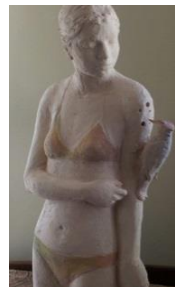

# Lisa Reinertson - *Life Observed*

***Artemis***  
Ceramic  
73" x 18" x 20"  
2009  
\$30,000

***River***  
Ceramic  
Life Size  
1989  
NFS - Artist Collection

***Back to Back***  
Ceramic  
30" x 45" x 23"  
\$26,000

***Two Monkeys***  
Ceramic  
29" x 20" x 7"  
2010  
\$5,400

***Bird on a Wire***  
Ceramic  
65" x 20" x 9"  
2012  
\$6,200

***Woman with Ermine***  
Ceramic  
27" x 22" x 7"  
2010  
\$6,800

***Neptune's Daughter***  
Ceramic  
72" x 18" x 20"  
2011  
\$32,000

# Lisa Reinertson - *Life Observed*

***Light Blue Nude Study***

Ceramic  
\$1,200

***Standing Male Nude in Yellow and Black***

Ceramic  
\$1,200

***Elegant Nude Study in Reduction***

Ceramic  
\$1,200

***Smoking Nude***